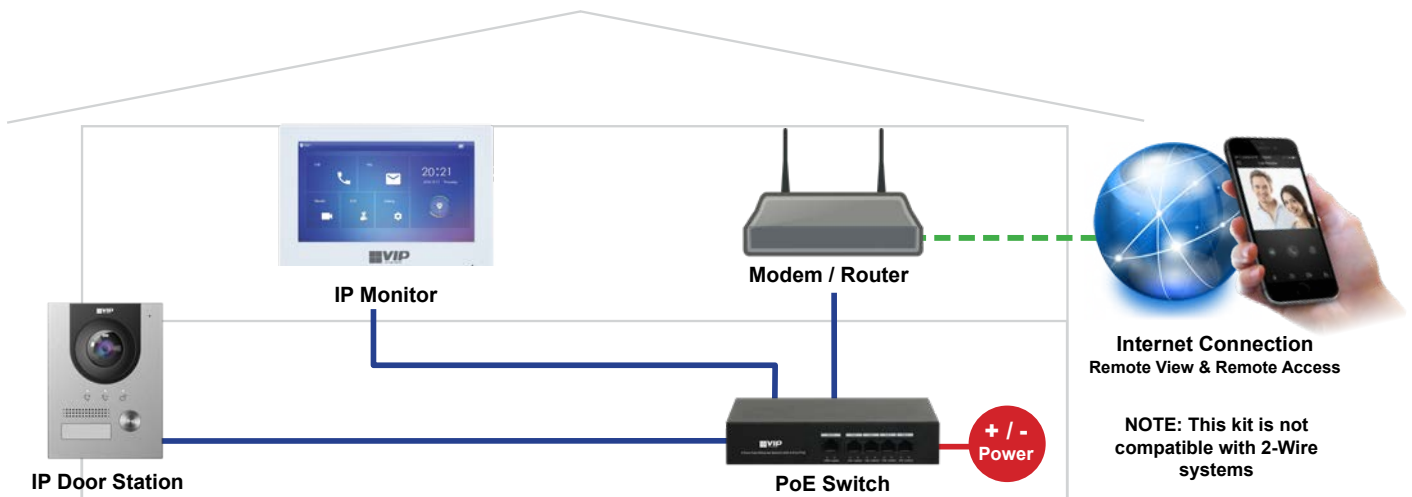

Model	IP Monitor
Product Image	
Operation	
Main Processor	Embedded Processor
Display Size	7" Colour TFT LCD (1024 x 600) Captive Touchscreen
Audio	Omni-directional Microphone / Embedded Loudspeaker
Input / Output	6 alarm Input / 1 alarm output
Internal Storage	MicroSD slot up to 32GB *Unit must be opened to access microSD slot* *Unit does not store snapshots or videos*
Ethernet/ Network	1 x 10/100Mbps
General	
Protection	Indoors only
Construction	PC + ABS
Installation	Surface mount
Power Input	12VDC / 1A, PoE (802.3af)
Power Consumption	Operation: <6W
Operating Conditions	-10 ~ +55°C / 10 ~ 95%RH (max.)
Weight / Dimensions	0.34kg / 189.6 x 134.6 x 26mm

Residential G-P Series Kit | Diagram

Residential G-P Series Kit | Contents

Your local VIP Vision™ professional: