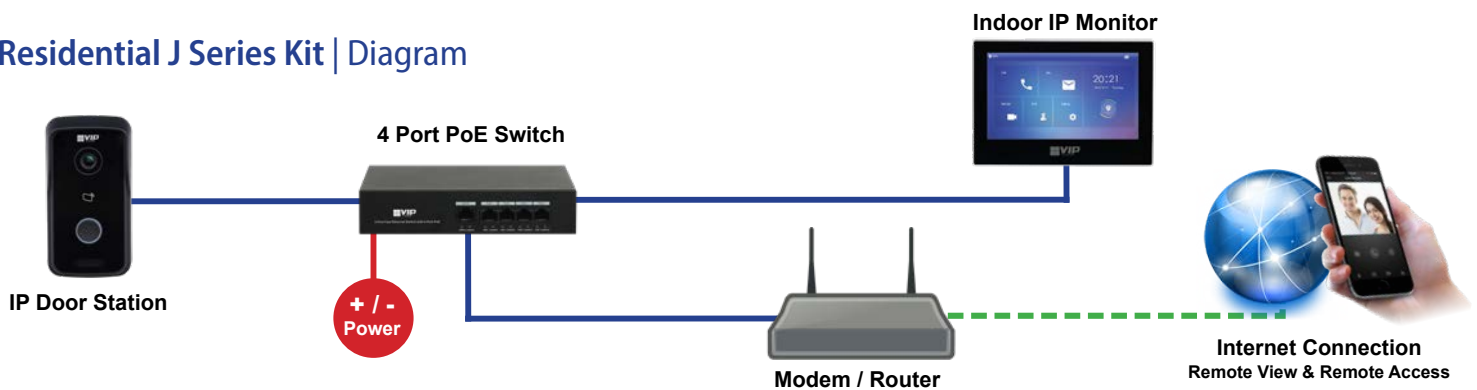

Residential J Series Kit | Diagram

Your local VIP Vision™ IP solutions professional: