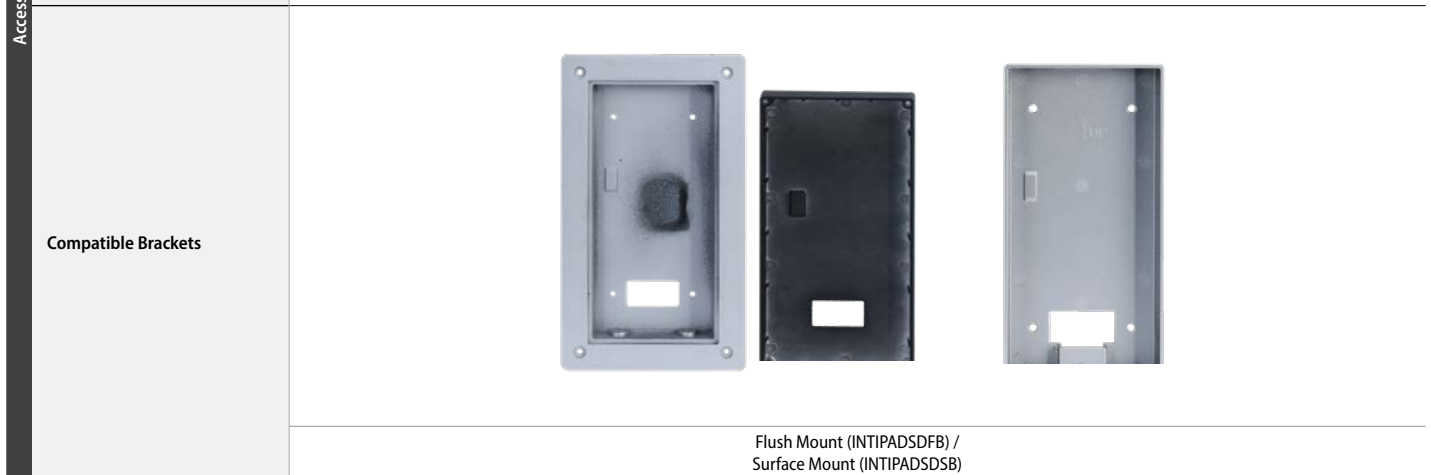

## Residential Outdoor Station | Series Specifications

	Model	INTIPRDSD
General	Main Processor	Embedded Microprocessor
	Low Light Visibility	Backlit 2.3" OLED, Supplemental White Light (AGC)
	Door Control	1 x Relay Out / 1 x RS485 / 1 x Feedback / 1 x Exit Button / 1 x Wiegand In
	Card Support	Yes
	Tamper Detection	Yes
	Camera System	1/2.9" 2 Megapixel CMOS with 2mm lens (Diag. FoV: 158°)
	Audio Input	Omni-directional Microphone
	Audio Output	Embedded Loudspeaker
	Bidirectional Talk	Support
	Ethernet	10M/100Mbps Self-adaptive
	Network Protocol	TCP/IP
	Max. Additional Door Stations	20
	Max. Indoor Monitors	10
App Connection	QR Code	
Environmental	Vandal Resistant	IK08
	Ingress Protection	IP65 (Front plate)
	Installation	Surface mount / Flush mount
	Power Input	12VDC, PoE (802.3af)
	Power Consumption	Standby <2W / Operation <7W
	Dimensions	200 x 98 x 32mm
	Weight	1.50kg