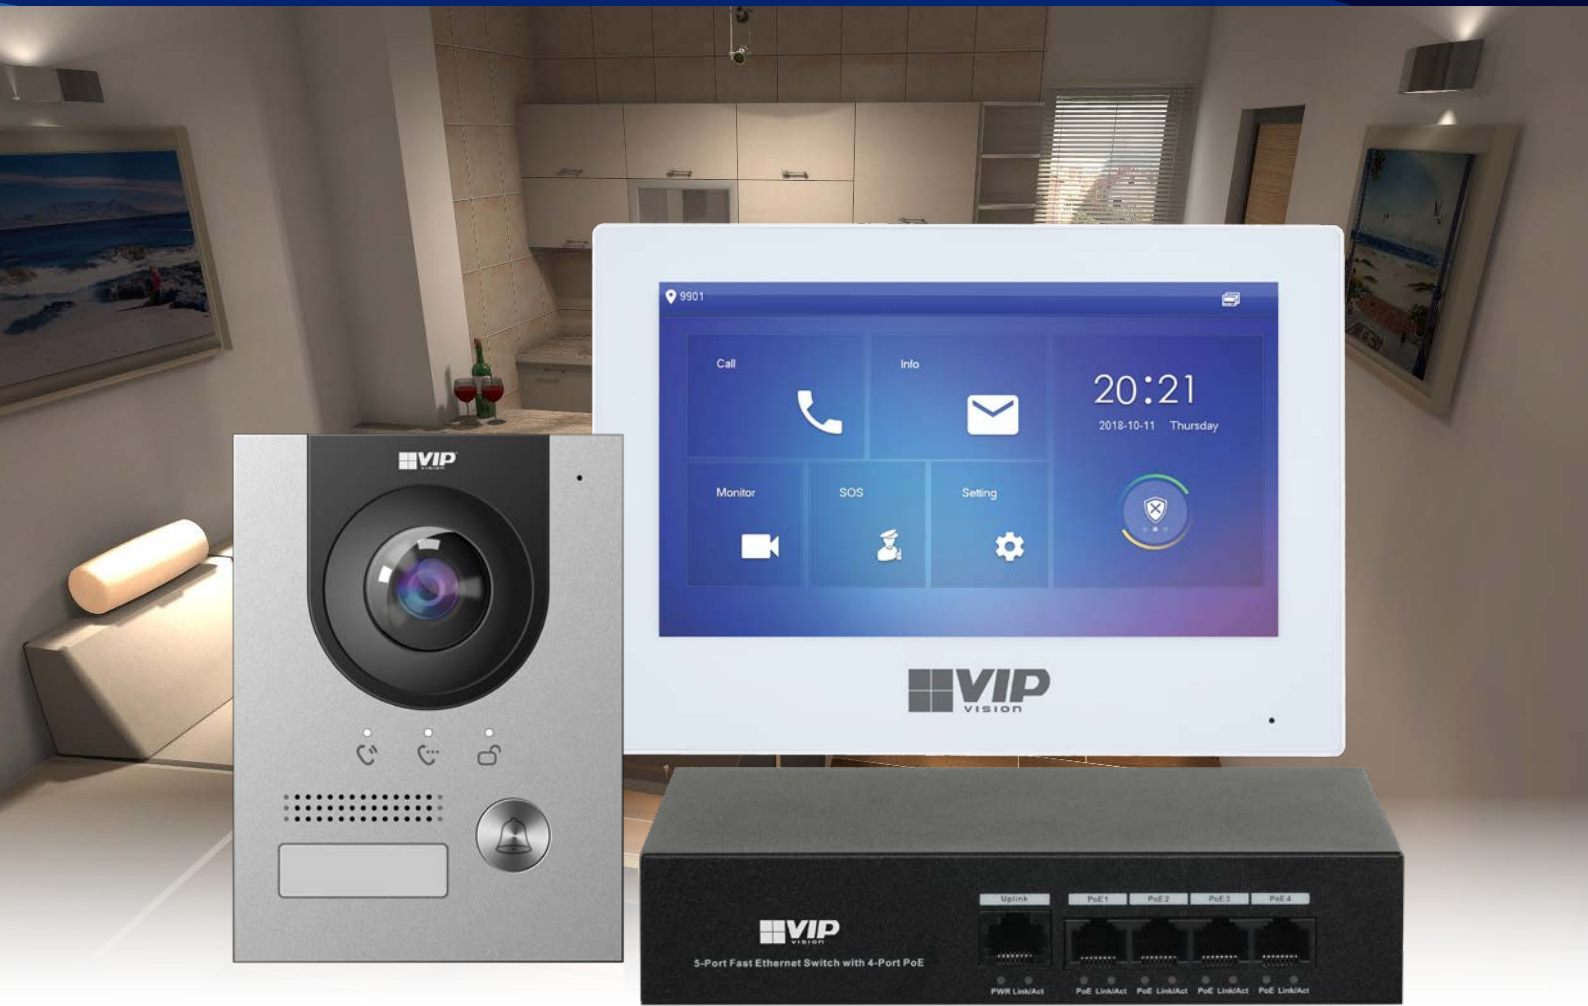

Modern Intercom solutions.

Residential G-P Series: Complete IP intercom kit for homes

The Residential G-P Series IP kit is an intercom solution suitable for homes & single premise buildings. This kit includes everything necessary for a simple, single door station & monitor intercom system. Experience video, two-way talk and remote access, plus there is room to expand with additional door stations or intercom monitors.

- Includes 1 x Door Station, 1 x Monitor & 1 x PoE Switch
- Door station with 2.0 megapixel fisheye camera
- Slim profile 7" touchscreen indoor intercom monitor
- Door stations call all connected indoor monitors
- Intuitive interface, for ease-of-use for any visitors
- Interface with most electronic door strikes & sensors
- Connect door stations & monitors via Ethernet
- Receive visitor notifications, leave audio & video messages, remote view, remote unlock and 2-way talk via iOS & Android devices