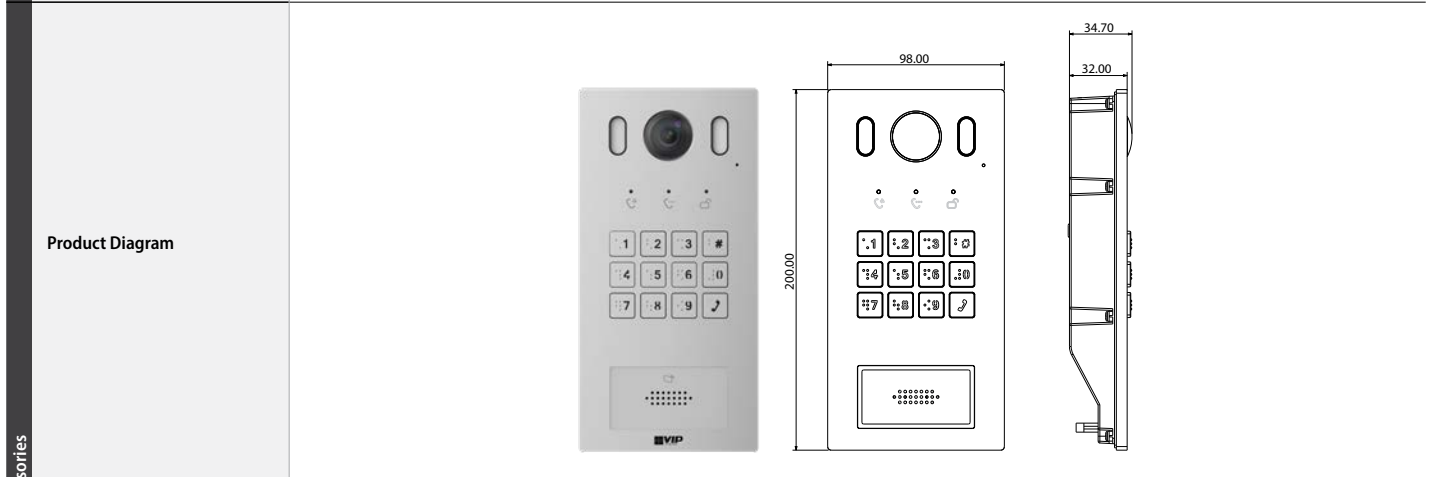

## Residential Outdoor Station | Series Specifications

	Model	INTIPRDSD
General	Main Processor	Embedded Microprocessor
	Low Light Visibility	Backlit 2.3" OLED, Supplemental White Light (AGC)
	Door Control	1 x Relay Out / 1 x RS485 / 1 x Feedback / 1 x Exit Button / 1 x Wiegand In
	Card Support	Yes
	Tamper Detection	Yes
	Camera System	1/2.9" 2 Megapixel CMOS with 2mm lens (Diag. FoV: 158°)
	Audio Input	Omni-directional Microphone
	Audio Output	Embedded Loudspeaker
	Bidirectional Talk	Support
	Ethernet	10M/100Mbps Self-adaptive
	Network Protocol	TCP/IP
	Max. Additional Door Stations	20
	Max. Indoor Monitors	10
App Connection	QR Code	
Environmental	Vandal Resistant	IK08
	Ingress Protection	IP65 (Front plate)
	Installation	Surface mount / Flush mount
	Power Input	12VDC, PoE (802.3af)
	Power Consumption	Standby <2W / Operation <7W
	Dimensions	200 x 98 x 32mm
	Weight	1.50kg