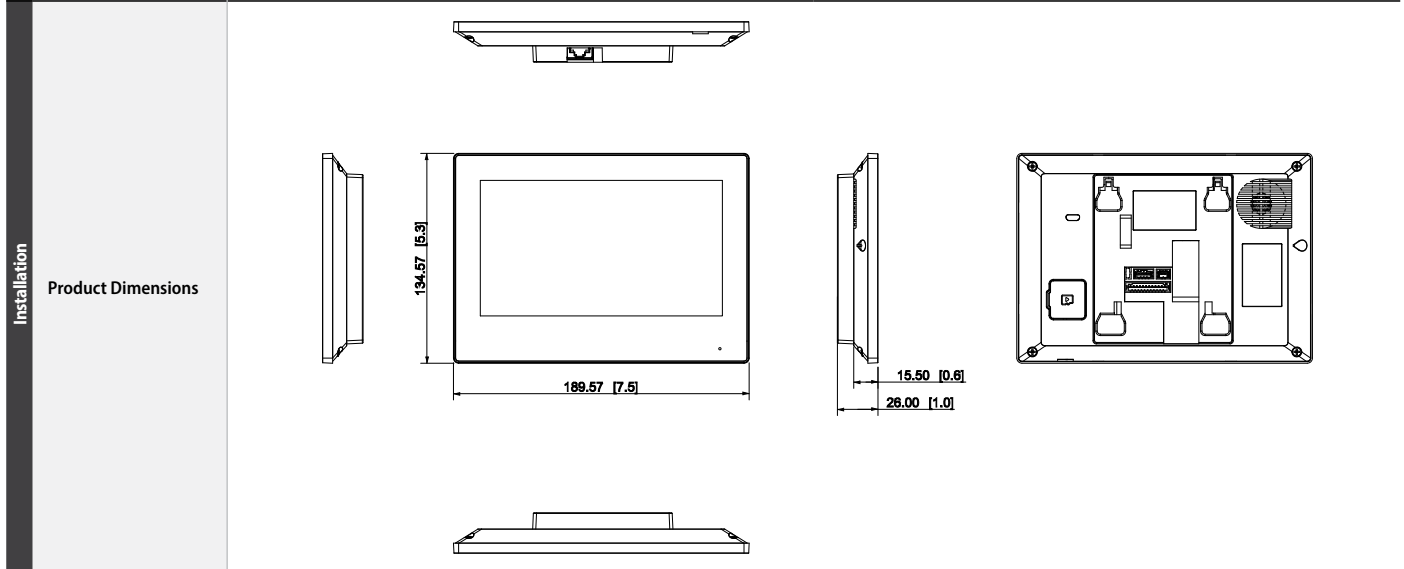

**7" Slimline Touchscreen Monitors**

**Connect & power over Ethernet**

**Two-way talk & Remote Unlock**

Residential Indoor Monitors | Series Specifications

Model	INTIPMONKW (White)	INTIPMONKWB (Black)
Monitor	Product Image	
		
		
	Main Processor	
	Display Size	
	Video Compression	
	Alarm Support	
Audio	Internal Capacity	
	Ethernet / Network	
	Audio / 2-Way Talk	
	Bidirectional Talk	
General	Audio Enhancement	
	Audio Compression	
	Installation	
	Material	
	Operating Temperature	
	Power Input / Use	
	Weight / Dimensions	