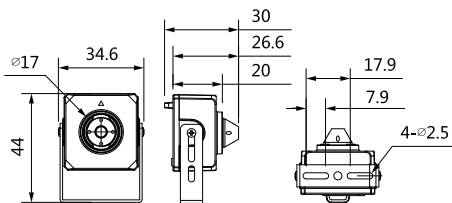

Application

VSIPPH-2S