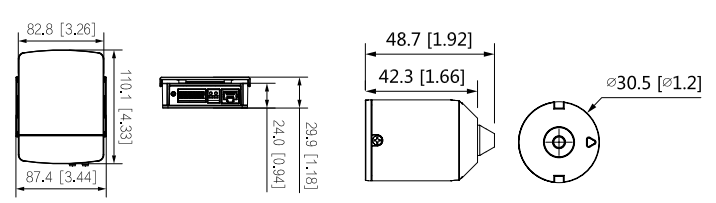

VSIPPH-4M / VSIPPH-4L

Your local VIP Vision™ IP solutions professional: