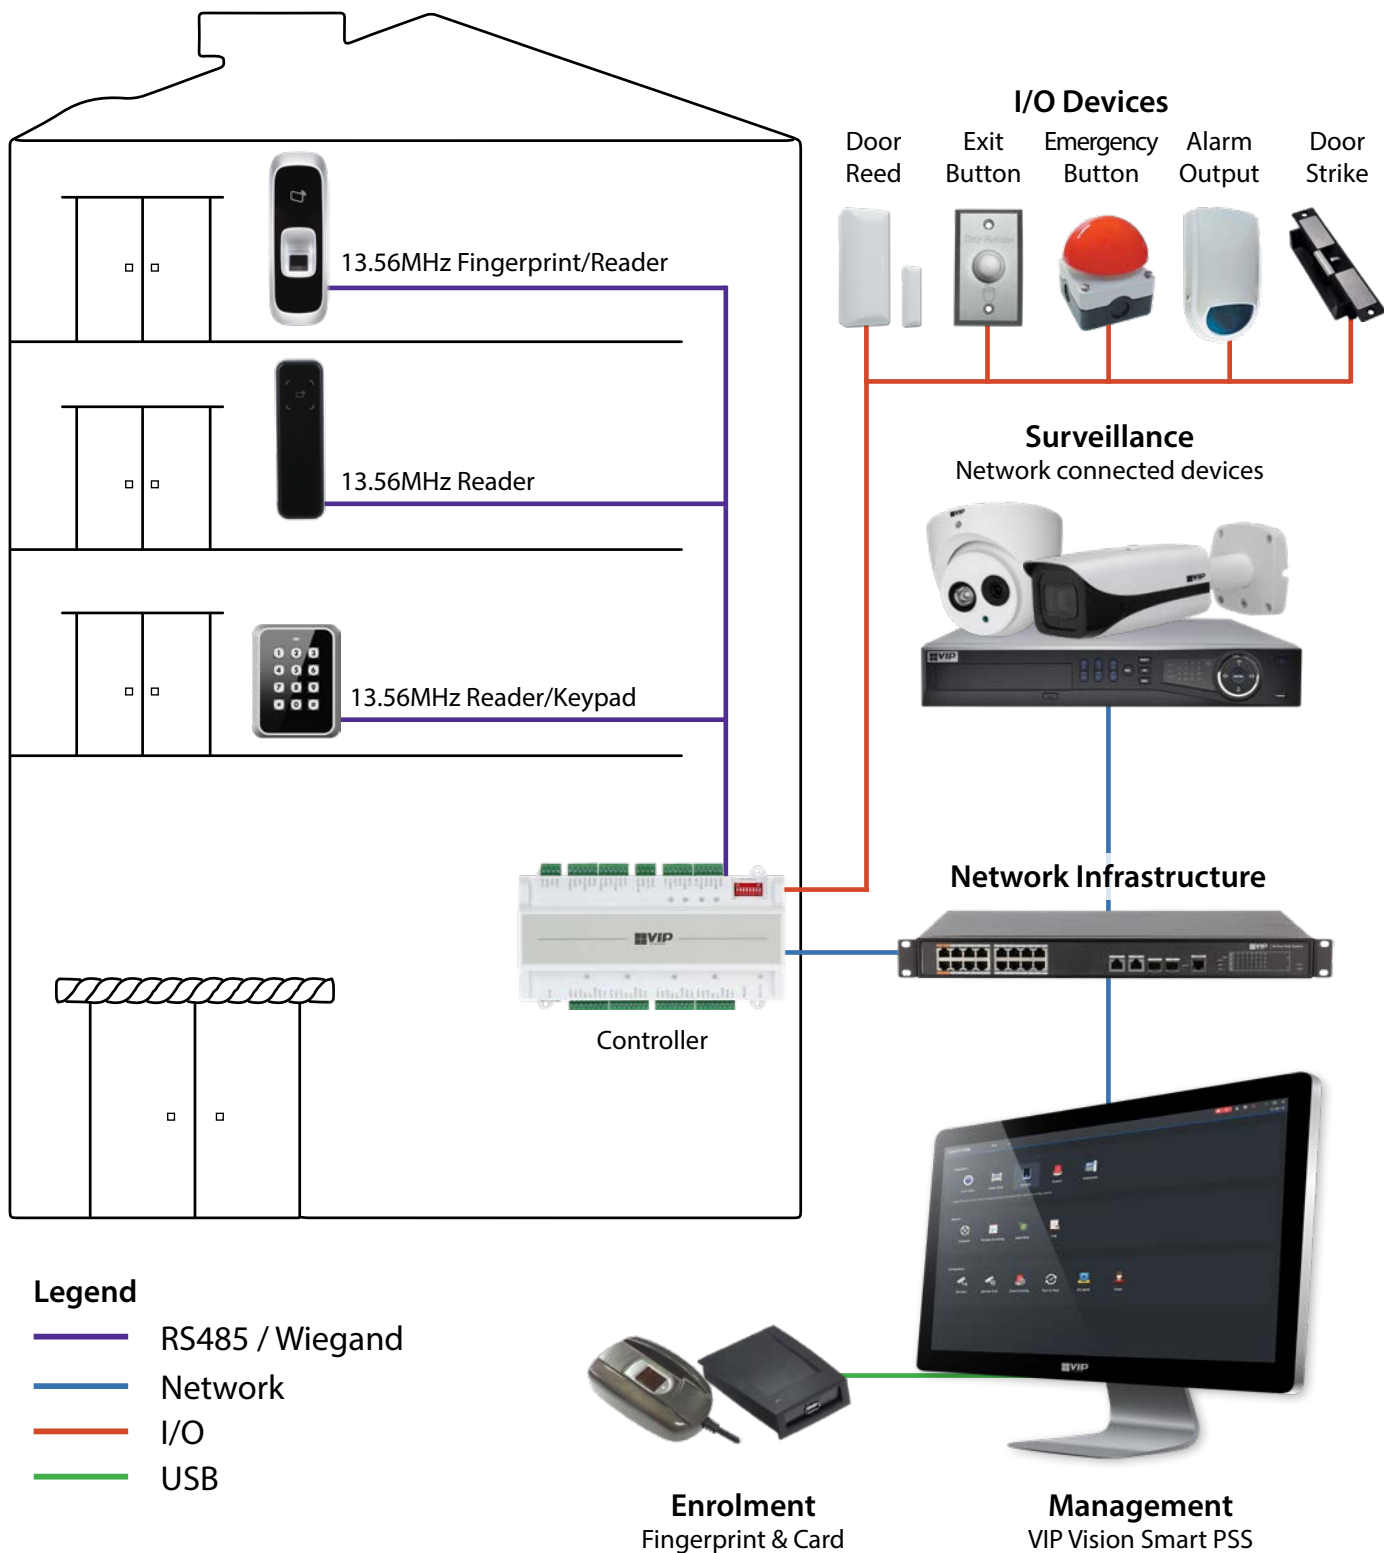

Access Controllers | System Map

VIP Vision Access Control systems integrate door control, user management, real-time video and time attendance. The all-in-one system can be customised to meet the needs of small to large businesses.

See an example system architecture below, with optional CCTV and alarm integration.

Legend

- RS485 / Wiegand
- Network
- I/O
- USB

Enrolment
Fingerprint & Card

Management
VIP Vision Smart PSS